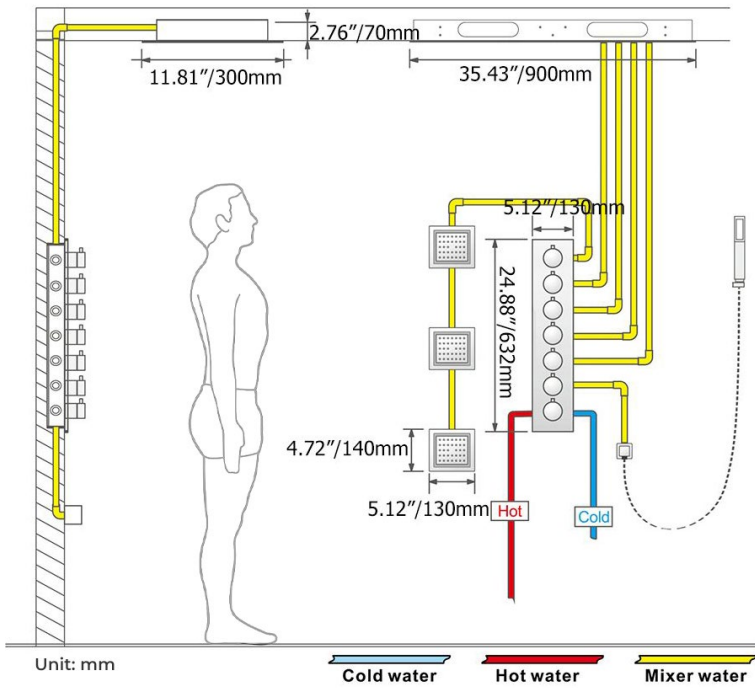

LUXURIOUS CHROME THERMOSTATIC PHONE CONTROLLED RECESSED CEILING MOUNT MUSICAL WATERFALL RAINFALL SHOWER SYSTEM WITH ROUND HAND SHOWER AND JETTED BODY SPRAYS SPECIFICATIONS

- Shower Panel /Hose Material: 304 Stainless Steel
- Shower Head Size: 900*300 mm
- Showerheads Install: Embedded Ceiling Mounted
- Concealed Mixer Install: Wall-Mounted
- LED Shower Head Functions: Rainfall, Waterfall, Mist, Water Column
- Water Pressure: 0.3 MPA
- Water Flow: 16L/min~28L/min
- Shower Accessories Material: Brass
- LED Light: Need to Connect Power
- LED Light Color: 64 Color
- Shower Hose Length: 1.5M
- AC: 100-265V 50/60Hz
- Music: Need Bluetooth

Kinds of color **64** temperature adjustable

WiFi

Built-in WIFI

Phone control color

Color software App install instruction download name: Smart Life

All dimensions and specifications are nominal and may vary. Use actual products for accuracy in critical situations.

Shower Mixer

Product shown is only for installation display purpose

Hand Shower

Flow Rate: 2.0 GPM / 7.6 LPM

Shower Mixer Connections

Body Jet

FEATURES

- Material: Brass
- Base Plate Height: 5-1/8"
- Base Plate Width: 5-1/8"
- Jet Surface Area: 3-1/8"
- Surface Depth: 1/4"
- Adjustment Angle: 5°
- Male NPT Connection: 1/2"
- Maximum Flow Rate: 2.5 GPM (9.5L/min) max @ 80 psi