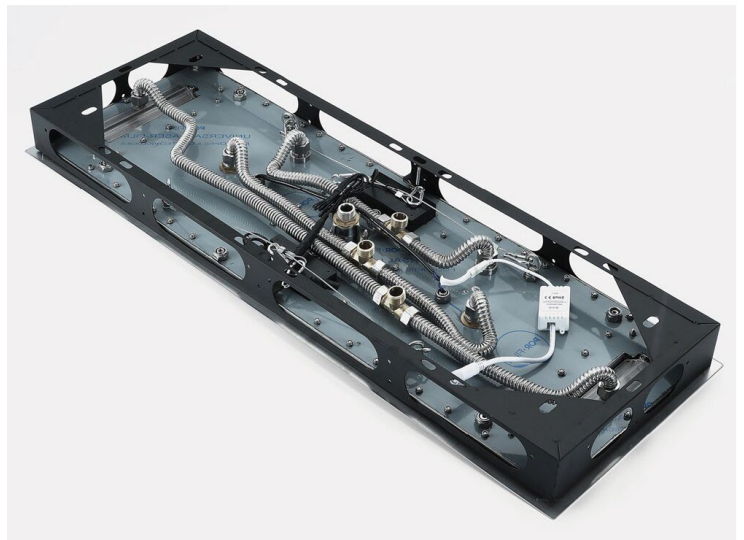

LUXURIOUS CHROME THERMOSTATIC PHONE CONTROLLED RECESSED CEILING MOUNT MUSICAL WATERFALL RAINFALL SHOWER SYSTEM WITH ROUND HAND SHOWER AND JETTED BODY SPRAYS SPECIFICATIONS

- Shower Panel /Hose Material: 304 Stainless Steel
- Shower Head Size: 900*300 mm
- Showerheads Install: Embedded Ceiling Mounted
- Concealed Mixer Install: Wall-Mounted
- LED Shower Head Functions: Rainfall, Waterfall, Mist, Water Column
- Water Pressure: 0.3 MPA
- Water Flow: 16L/min~28L/min
- Shower Accessories Material: Brass
- LED Light: Need to Connect Power
- LED Light Color: 64 Color
- Shower Hose Length: 1.5M
- AC: 100-265V 50/60Hz
- Music: Need Bluetooth

Kinds of color **64** temperature adjustable

WiFi

Built-in WIFI

Phone control color

Color software App install instruction download name: Smart Life

All dimensions and specifications are nominal and may vary. Use actual products for accuracy in critical situations.

Shower Mixer

Product shown is only for installation display purpose

Hand Shower

Flow Rate: 2.0 GPM / 7.6 LPM

Shower Mixer Connections

Body Jet

FEATURES

- Material: Brass
- Base Plate Height: 5-1/8"
- Base Plate Width: 5-1/8"
- Jet Surface Area: 3-1/8"
- Surface Depth: 1/4"
- Adjustment Angle: 5°
- Male NPT Connection: 1/2"
- Maximum Flow Rate: 2.5 GPM (9.5L/min) max @ 80 psi