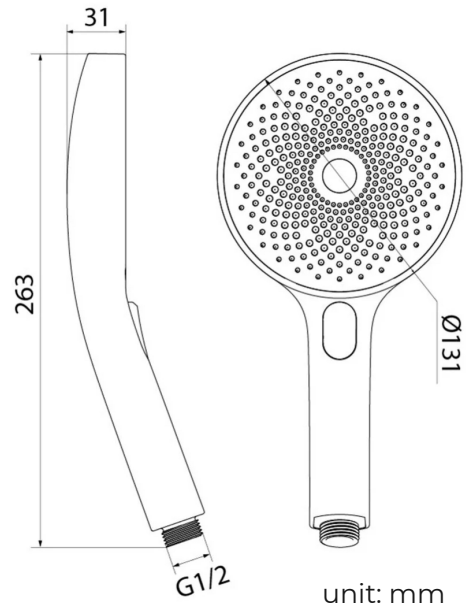

LUXURIOUS CHROME THERMOSTATIC PHONE CONTROLLED RECESSED CEILING MOUNT MUSICAL WATERFALL RAINFALL SHOWER SYSTEM WITH ROUND HAND SHOWER AND JETTED BODY SPRAYS SPECIFICATIONS

- Shower Panel /Hose Material: 304 Stainless Steel
- Shower Head Size: 900*300 mm
- Showerheads Install: Embedded Ceiling Mounted
- Concealed Mixer Install: Wall-Mounted
- LED Shower Head Functions: Rainfall, Waterfall, Mist, Water Column
- Water Pressure: 0.3 MPA
- Water Flow: 16L/min~28L/min
- Shower Accessories Material: Brass
- LED Light: Need to Connect Power
- LED Light Color: 64 Color
- Shower Hose Length: 1.5M
- AC: 100-265V 50/60Hz
- Music: Need Bluetooth

Kinds of color **64** temperature adjustable

WiFi

Built-in WIFI

Phone control color

Color software App install instruction download name: Smart Life

All dimensions and specifications are nominal and may vary. Use actual products for accuracy in critical situations.

Shower Mixer

Product shown is only for installation display purpose

Hand Shower

Flow Rate: 2.0 GPM / 7.6 LPM

Shower Mixer Connections

Body Jet

FEATURES

- Material: Brass
- Base Plate Height: 5-1/8"
- Base Plate Width: 5-1/8"
- Jet Surface Area: 3-1/8"
- Surface Depth: 1/4"
- Adjustment Angle: 5°
- Male NPT Connection: 1/2"
- Maximum Flow Rate: 2.5 GPM (9.5L/min) max @ 80 psi