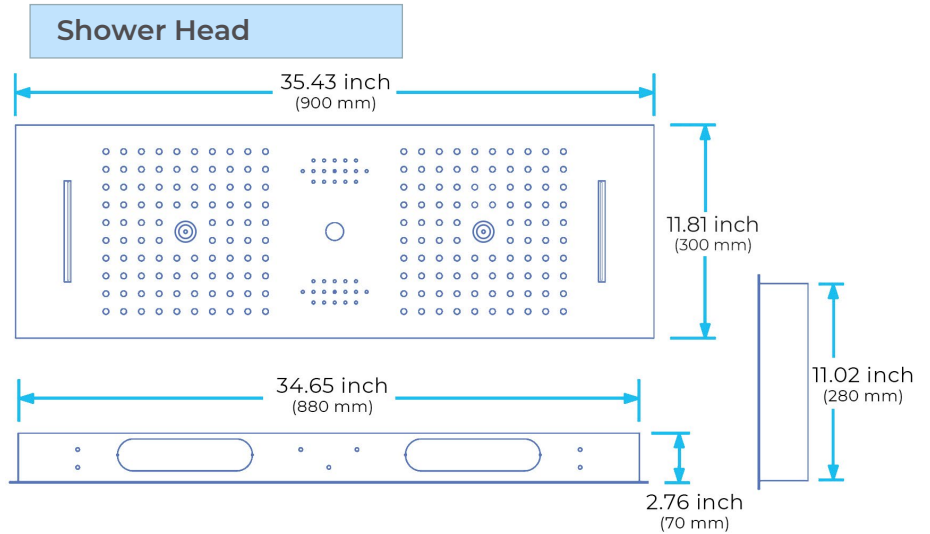

LUXURIOUS CHROME THERMOSTATIC PHONE CONTROLLED RECESSED CEILING MOUNT MUSICAL WATERFALL RAINFALL SHOWER SYSTEM WITH ROUND HAND SHOWER AND JETTED BODY SPRAYS SPECIFICATIONS

- Shower Panel /Hose Material: 304 Stainless Steel
- Shower Head Size: 900*300 mm
- Showerheads Install: Embedded Ceiling Mounted
- Concealed Mixer Install: Wall-Mounted
- LED Shower Head Functions: Rainfall, Waterfall, Mist, Water Column
- Water Pressure: 0.3 MPA
- Water Flow: 16L/min~28L/min
- Shower Accessories Material: Brass
- LED Light: Need to Connect Power
- LED Light Color: 64 Color
- Shower Hose Length: 1.5M
- AC: 100-265V 50/60Hz
- Music: Need Bluetooth

Kinds of color **64** temperature adjustable

WiFi

Built-in WIFI

Phone control color

Color software App install instruction download name: Smart Life

All dimensions and specifications are nominal and may vary. Use actual products for accuracy in critical situations.

Shower Mixer

Product shown is only for installation display purpose

Hand Shower

Flow Rate: 2.0 GPM / 7.6 LPM

Shower Mixer Connections

Body Jet

FEATURES

- Material: Brass
- Base Plate Height: 5-1/8"
- Base Plate Width: 5-1/8"
- Jet Surface Area: 3-1/8"
- Surface Depth: 1/4"
- Adjustment Angle: 5°
- Male NPT Connection: 1/2"
- Maximum Flow Rate: 2.5 GPM (9.5L/min) max @ 80 psi