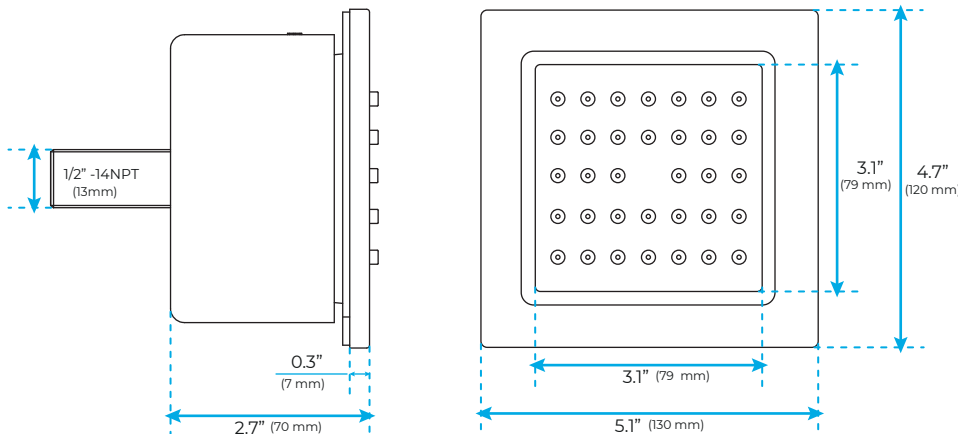

LUXURIOUS CHROME THERMOSTATIC PHONE CONTROLLED RECESSED CEILING MOUNT MUSICAL WATERFALL RAINFALL SHOWER SYSTEM WITH ROUND HAND SHOWER AND JETTED BODY SPRAYS SPECIFICATIONS

- Shower Panel /Hose Material: 304 Stainless Steel
- Shower Head Size: 900*300 mm
- Showerheads Install: Embedded Ceiling Mounted
- Concealed Mixer Install: Wall-Mounted
- LED Shower Head Functions: Rainfall, Waterfall, Mist, Water Column
- Water Pressure: 0.3 MPA
- Water Flow: 16L/min~28L/min
- Shower Accessories Material: Brass
- LED Light: Need to Connect Power
- LED Light Color: 64 Color
- Shower Hose Length: 1.5M
- AC: 100-265V 50/60Hz
- Music: Need Bluetooth

Kinds of color **64** temperature adjustable

WiFi

Built-in WIFI

Phone control color

Color software App install instruction download name: Smart Life

All dimensions and specifications are nominal and may vary. Use actual products for accuracy in critical situations.

Shower Mixer

Product shown is only for installation display purpose

Hand Shower

Flow Rate: 2.0 GPM / 7.6 LPM

Shower Mixer Connections

Body Jet

FEATURES

- Material: Brass
- Base Plate Height: 5-1/8"
- Base Plate Width: 5-1/8"
- Jet Surface Area: 3-1/8"
- Surface Depth: 1/4"
- Adjustment Angle: 5°
- Male NPT Connection: 1/2"
- Maximum Flow Rate: 2.5 GPM (9.5L/min) max @ 80 psi