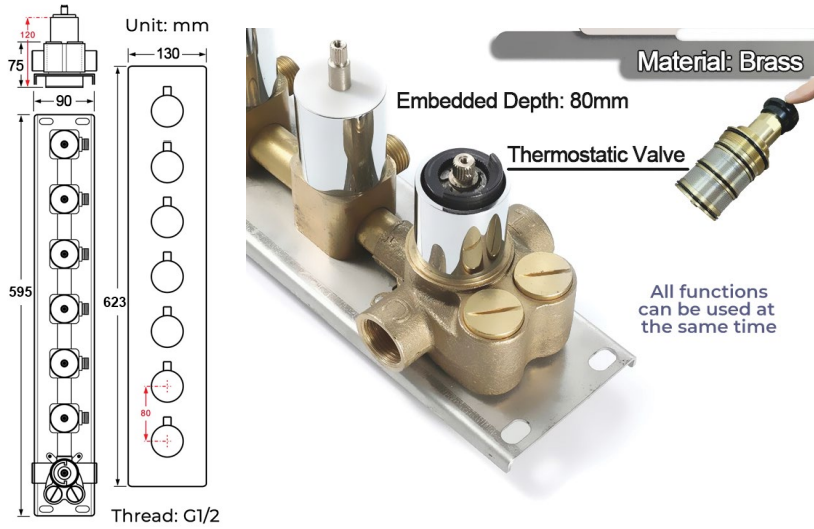

LUXURIOUS CHROME THERMOSTATIC PHONE CONTROLLED RECESSED CEILING MOUNT MUSICAL WATERFALL RAINFALL SHOWER SYSTEM WITH ROUND HAND SHOWER AND JETTED BODY SPRAYS SPECIFICATIONS

- Shower Panel /Hose Material: 304 Stainless Steel
- Shower Head Size: 900*300 mm
- Showerheads Install: Embedded Ceiling Mounted
- Concealed Mixer Install: Wall-Mounted
- LED Shower Head Functions: Rainfall, Waterfall, Mist, Water Column
- Water Pressure: 0.3 MPA
- Water Flow: 16L/min~28L/min
- Shower Accessories Material: Brass
- LED Light: Need to Connect Power
- LED Light Color: 64 Color
- Shower Hose Length: 1.5M
- AC: 100-265V 50/60Hz
- Music: Need Bluetooth

Kinds of color **64** temperature adjustable

WiFi

Built-in WIFI

Phone control color

Color software App install instruction download name: Smart Life

All dimensions and specifications are nominal and may vary. Use actual products for accuracy in critical situations.

Shower Mixer

Product shown is only for installation display purpose

Hand Shower

Flow Rate: 2.0 GPM / 7.6 LPM

Shower Mixer Connections

Body Jet

FEATURES

- Material: Brass
- Base Plate Height: 5-1/8"
- Base Plate Width: 5-1/8"
- Jet Surface Area: 3-1/8"
- Surface Depth: 1/4"
- Adjustment Angle: 5°
- Male NPT Connection: 1/2"
- Maximum Flow Rate: 2.5 GPM (9.5L/min) max @ 80 psi